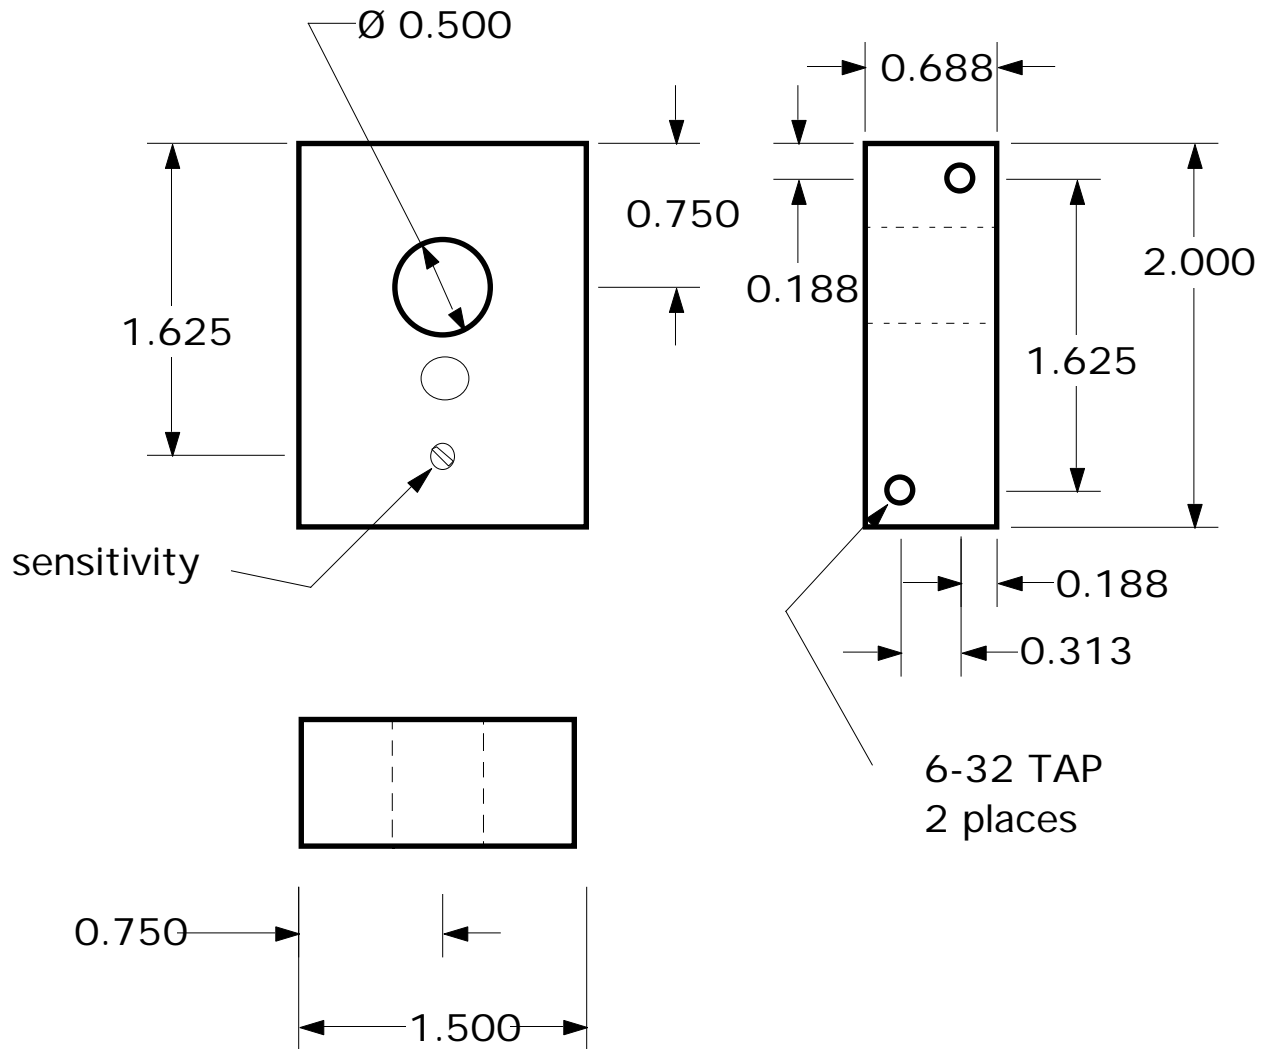

Two Terminal AC Current-actuated Switch for control of AC or DC circuits

Notes:

1. Sensitivity adjustment not provided on all models.
2. Switched wires are 12 inch pigtailed of AWG 16 wire.

Dimensions in inches.